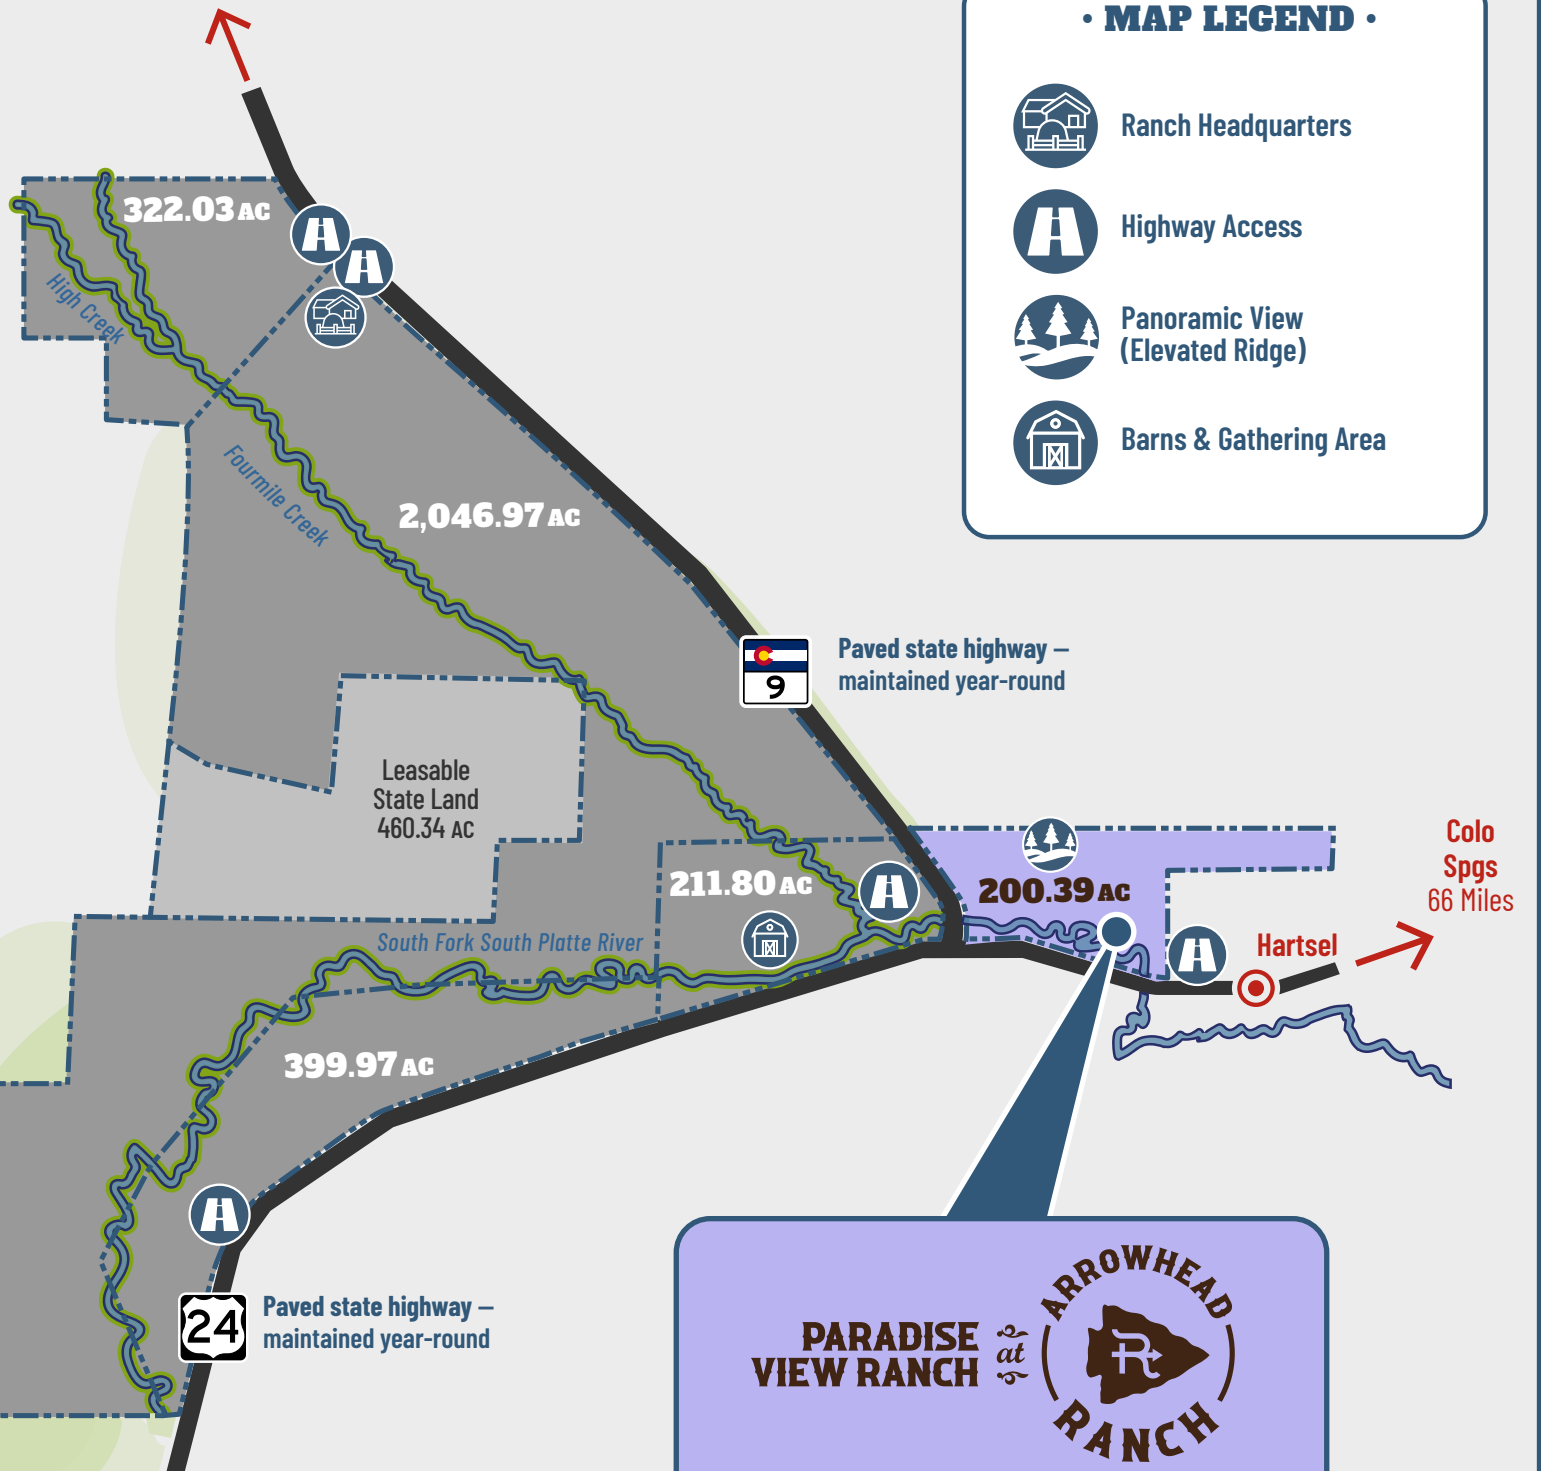

Denver
100 Miles

Breckenridge
37 Miles

Fairplay
14 Miles

Buena Vista
25 Miles

Colo
Spgs
66 Miles

• MAP LEGEND •

Ranch Headquarters

Highway Access

Panoramic View
(Elevated Ridge)

Barns & Gathering Area

PARADISE VIEW RANCH

at

Acreage & Frontage Assessments

- ✓ 200.39 AC
- ✓ 3,507.01 LF US Hwy 24 Frontage*
- ✓ 1,738.98 LF CO Hwy 9 Frontage*
- ✓ 5,315 LF South Fork South Platte River Frontage**

* Per surveyor's measurements

** Per the assessor's website measuring tool

Paradise View Ranch Site Map

SCALE