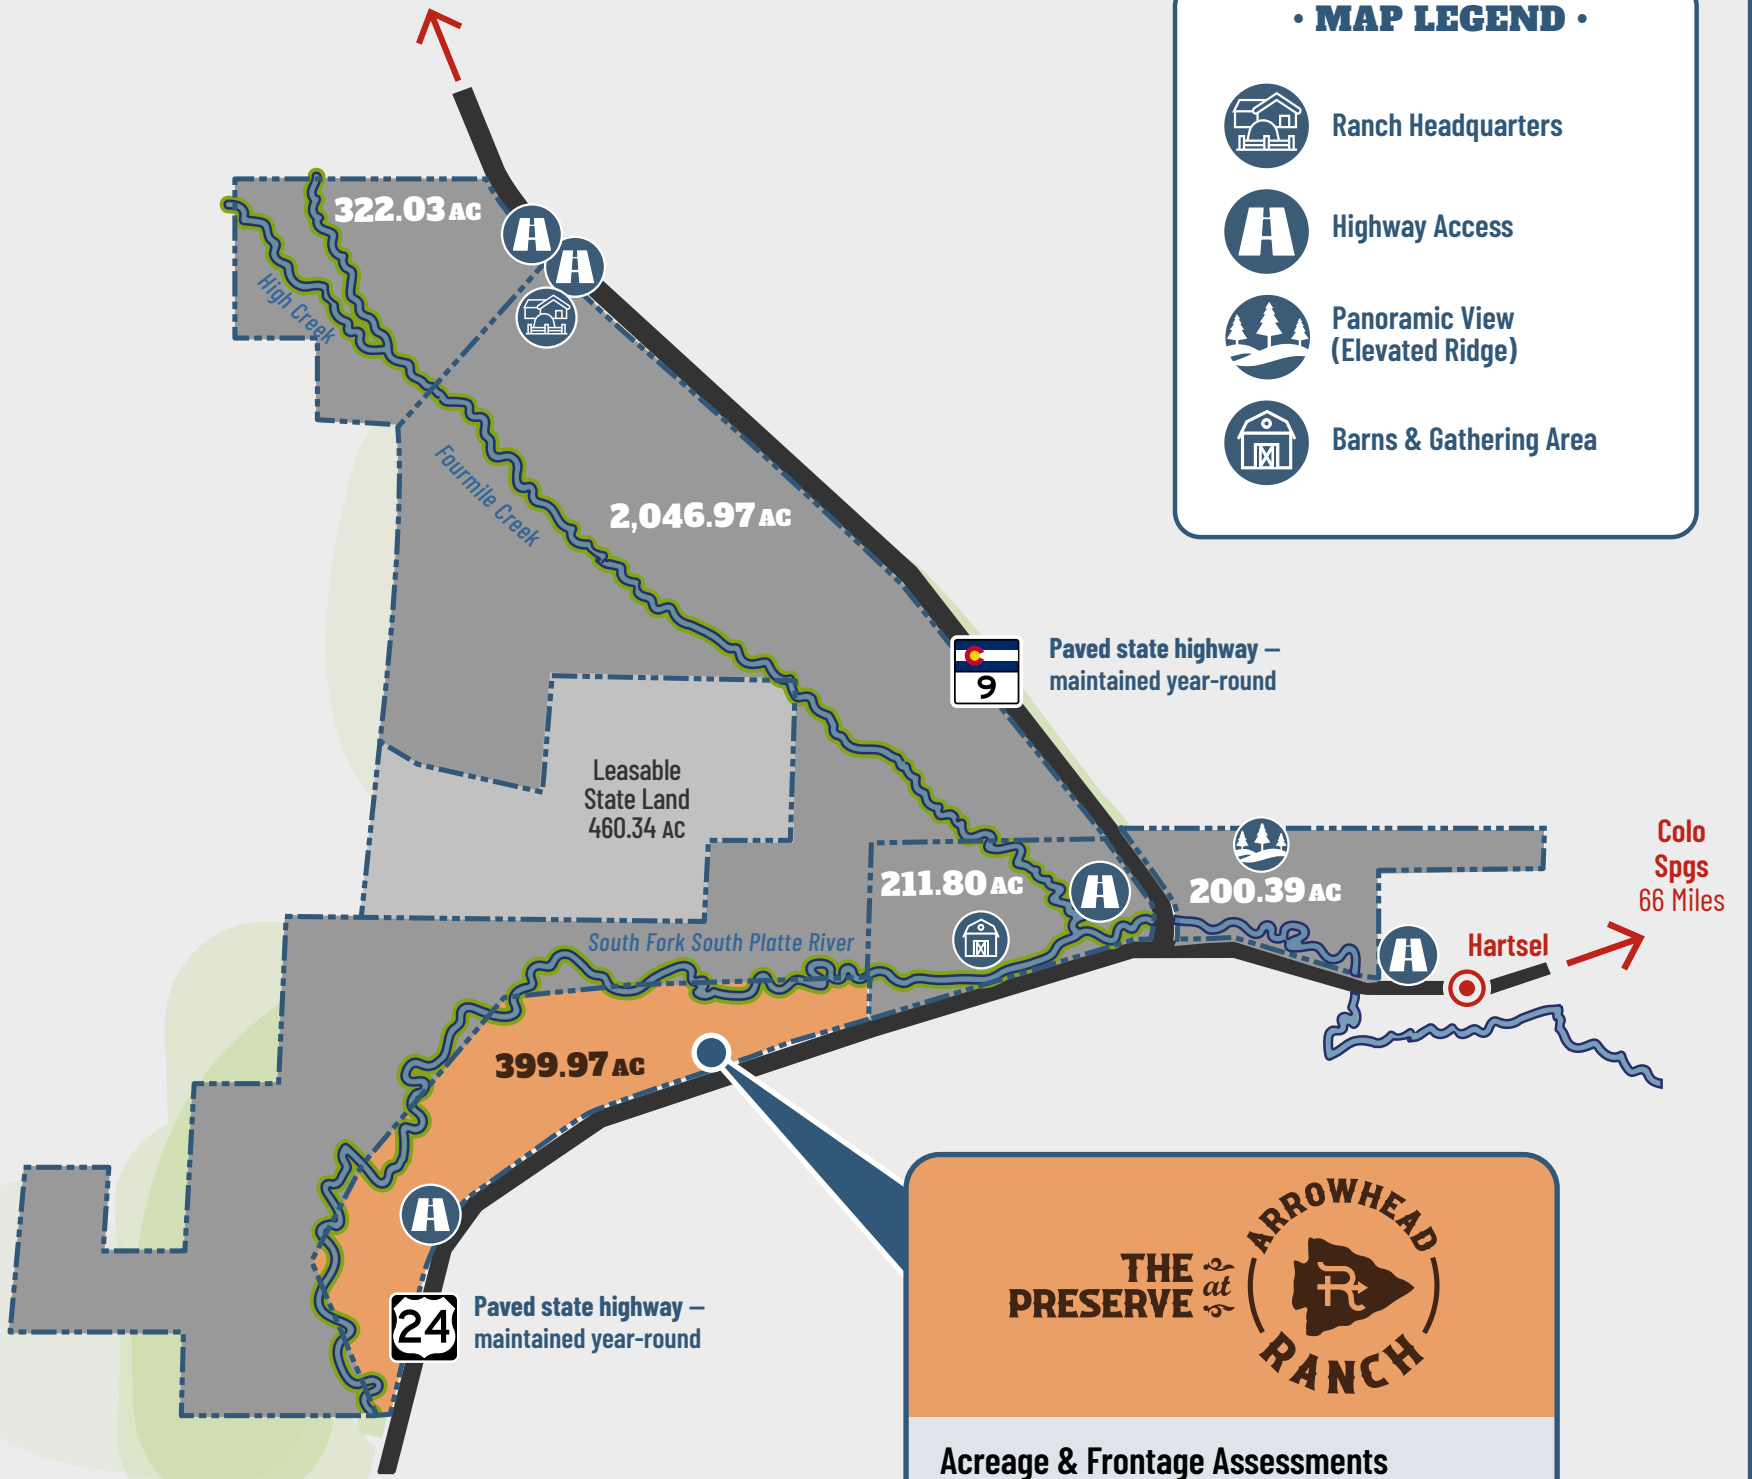

Denver
100 Miles

Breckenridge
37 Miles

Fairplay
14 Miles

Buena Vista
25 Miles

Colo
Spgs
66 Miles

• MAP LEGEND •

Ranch Headquarters

Highway Access

Panoramic View
(Elevated Ridge)

Barns & Gathering Area

Acreage & Frontage Assessments

- ✓ 399.97 AC
- ✓ 10,881 LF US Hwy 24 Frontage
- ✓ 9,611 LF South Fork South Platte River Frontage

The Preserve Site Map

SCALE